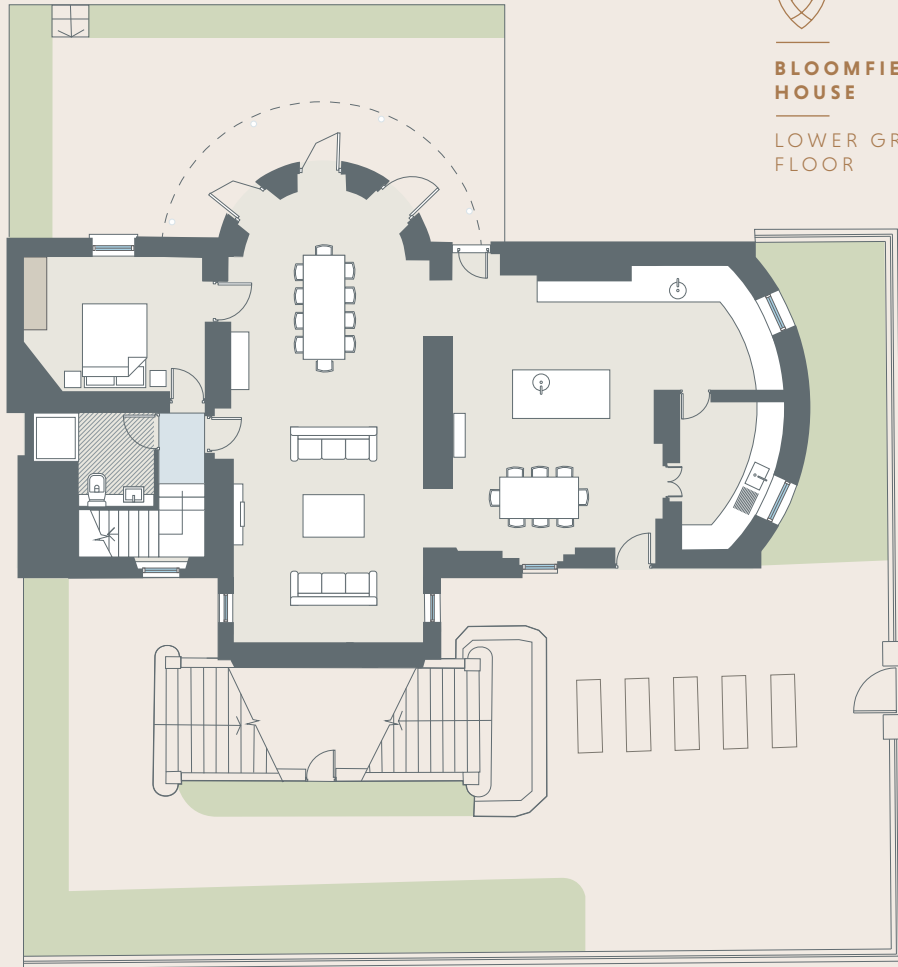

BLOOMFIELD

HOUSE

Bloomfield House has been carefully restored to create a stunning four-bedroom home. Original features such as cornices and fireplaces mix seamlessly with modern conveniences to produce a modern home steeped in character. Spread over three spacious floors, this beautiful house is perfect for a modern discerning family who wants luxury on another level.

**BLOOMFIELD
HOUSE**

LOWER GROUND
FLOOR

LOWER GROUND FLOOR

Total 438 sq.m (4,714 sq.ft) approx.

BLOOMFIELD HOUSE GROSS INTERNAL AREA

**BLOOMFIELD
HOUSE**

UPPER GROUND
FLOOR

UPPER GROUND FLOOR

**BLOOMFIELD
HOUSE**

FIRST
FLOOR

FIRST FLOOR