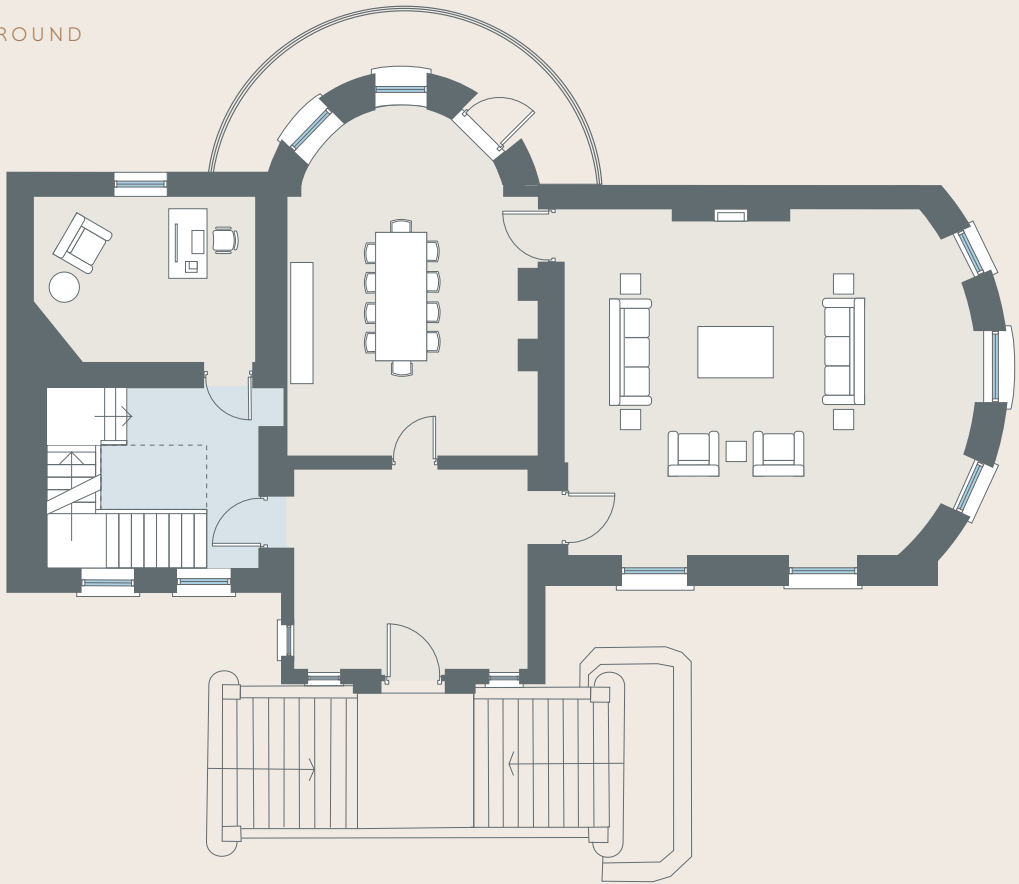

**BLOOMFIELD
HOUSE**

LOWER GROUND
FLOOR

LOWER GROUND FLOOR

Total 438 sq.m (4,714 sq.ft) approx.

BLOOMFIELD HOUSE GROSS INTERNAL AREA

**BLOOMFIELD
HOUSE**

UPPER GROUND
FLOOR

UPPER GROUND FLOOR

**BLOOMFIELD
HOUSE**

FIRST
FLOOR

FIRST FLOOR